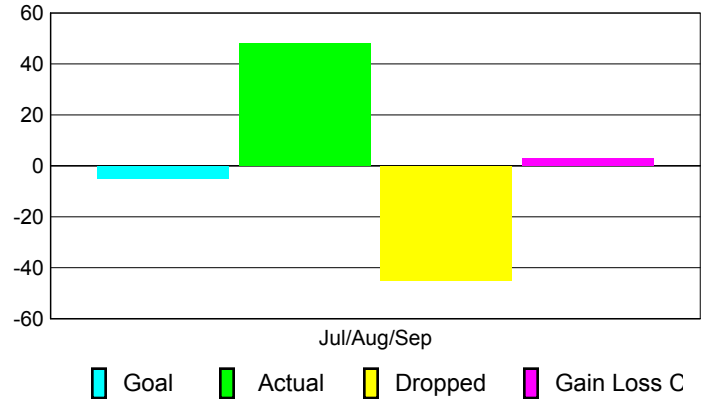

Club Results 2010-2011

Goal, New, Dropped, Gain/Loss

MEMBERSHIP

Membership Results
2010-2011

Membership
2009-2010

Month	Net Memb	Actual New	Actual Dropped	Gain/Loss of	Gain/Loss of
	Goal	Mem	Mem	Mem	Mem
Jul/Aug/Sep	-5	48	-45	3	-6
Totals	-5	48	-45	3	-6

Membership Results 2010-2011

Goal, New, Dropped, Gain/Loss

Comparison of Club Gain/Loss

Current Year Compared to the Previous Year

Comparison of Membership Gain/Loss

Current Year Compared to the Previous Year