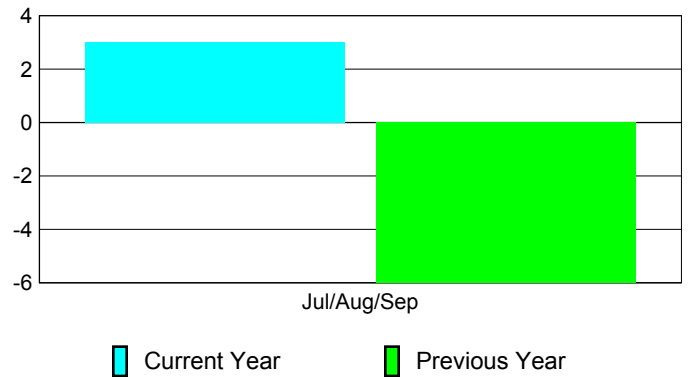

Membership Results 2010-2011

Goal, New, Dropped, Gain/Loss

Comparison of Club Gain/Loss

Current Year Compared to the Previous Year

Comparison of Membership Gain/Loss

Current Year Compared to the Previous Year

YTD Status Quo Clubs 2010-2011

Status Quo Clubs Compared to Status Quo Members

Gender Comparison 2010-2011

Male Female