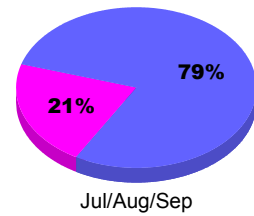

Membership Results 2010-2011

Goal, New, Dropped, Gain/Loss

Comparison of Club Gain/Loss

Current Year Compared to the Previous Year

Comparison of Membership Gain/Loss

Current Year Compared to the Previous Year

YTD Status Quo Clubs 2010-2011

Status Quo Clubs Compared to Status Quo Members

Gender Comparison 2010-2011

Male Female